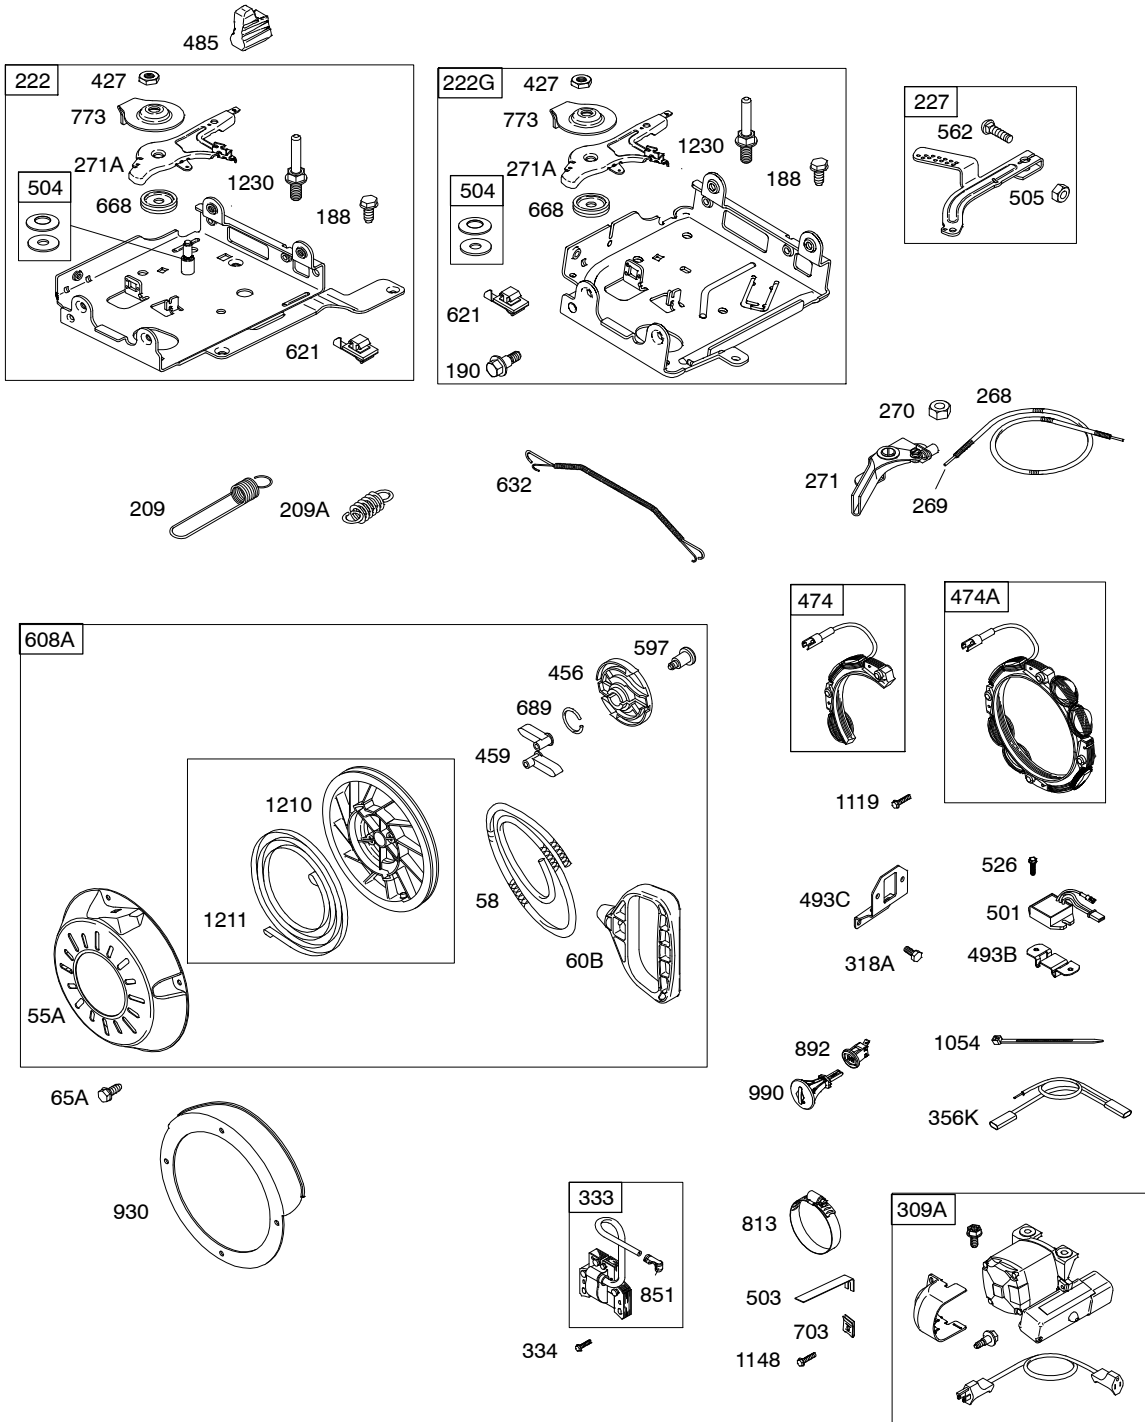

Illustrations cover a range of engines. Parts shown without corresponding text may not be used on your specific engine.
5750-5 Assemblies include all parts shown in frames. 06/18/2008